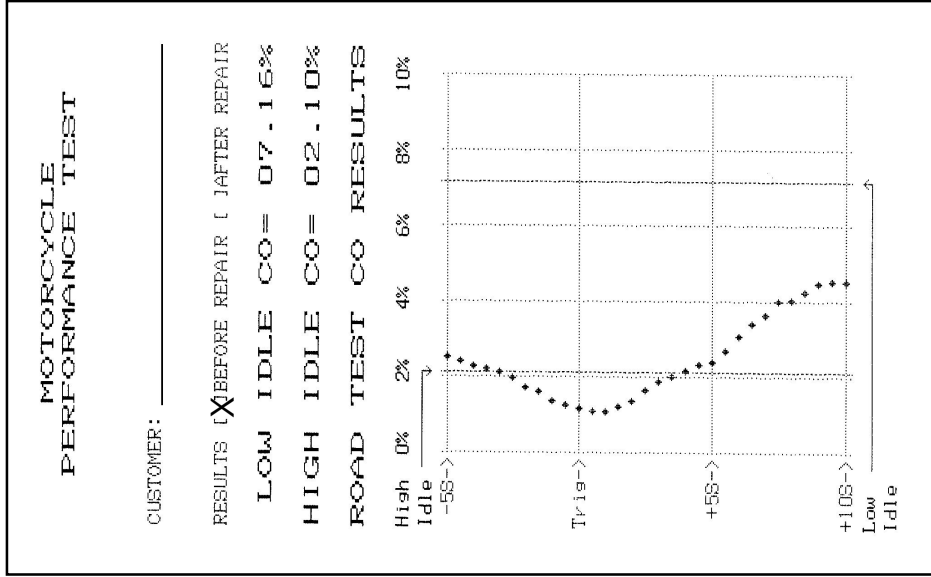

YOU CAN PRINT MONEY WITH A BLANKE CO ANALYZER

Actual Printout of Before Tune-up Results

The two printouts chart CO concentrations during a fifteen second road test. Up to six tests can be saved before printing. Data is saved for five seconds before the trigger and for ten seconds after the trigger.

Actual Printout of After Tune-up Results

Idle CO and High Idle CO are noted with an arrow and a dotted line for reference on each chart. A properly tuned motorcycle runs best with CO levels between these two lines.