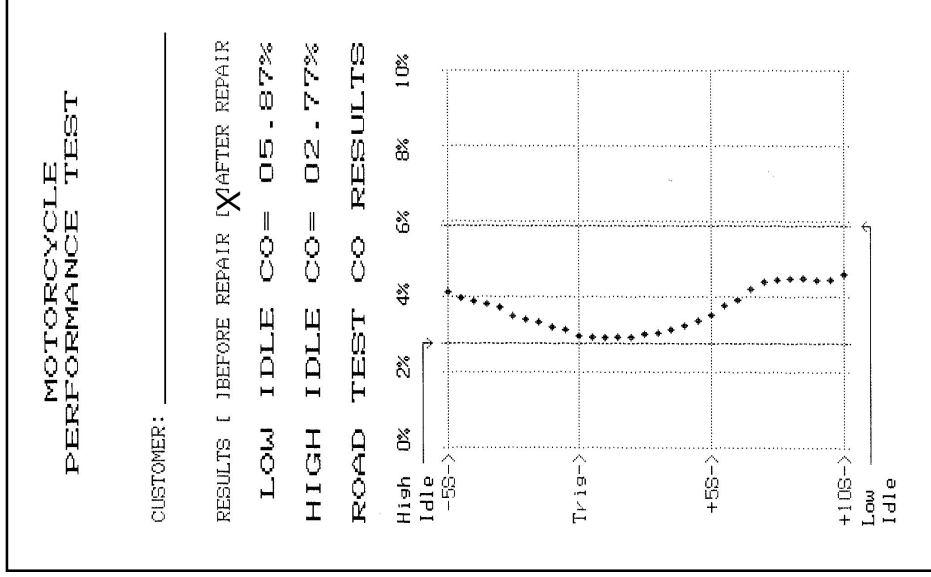

YOU CAN PRINT MONEY WITH A BLANKE CO ANALYZER

Actual Printout of Before Tune-up Results

The two printouts chart CO concentrations during a fifteen second road test. Up to six tests can be saved before printing. Data is saved for five seconds before the trigger and for ten seconds after the trigger.

Actual Printout of After Tune-up Results

Idle CO and High Idle CO are noted with an arrow and a dotted line for reference on each chart. A properly tuned motorcycle runs best with CO levels between these two lines.